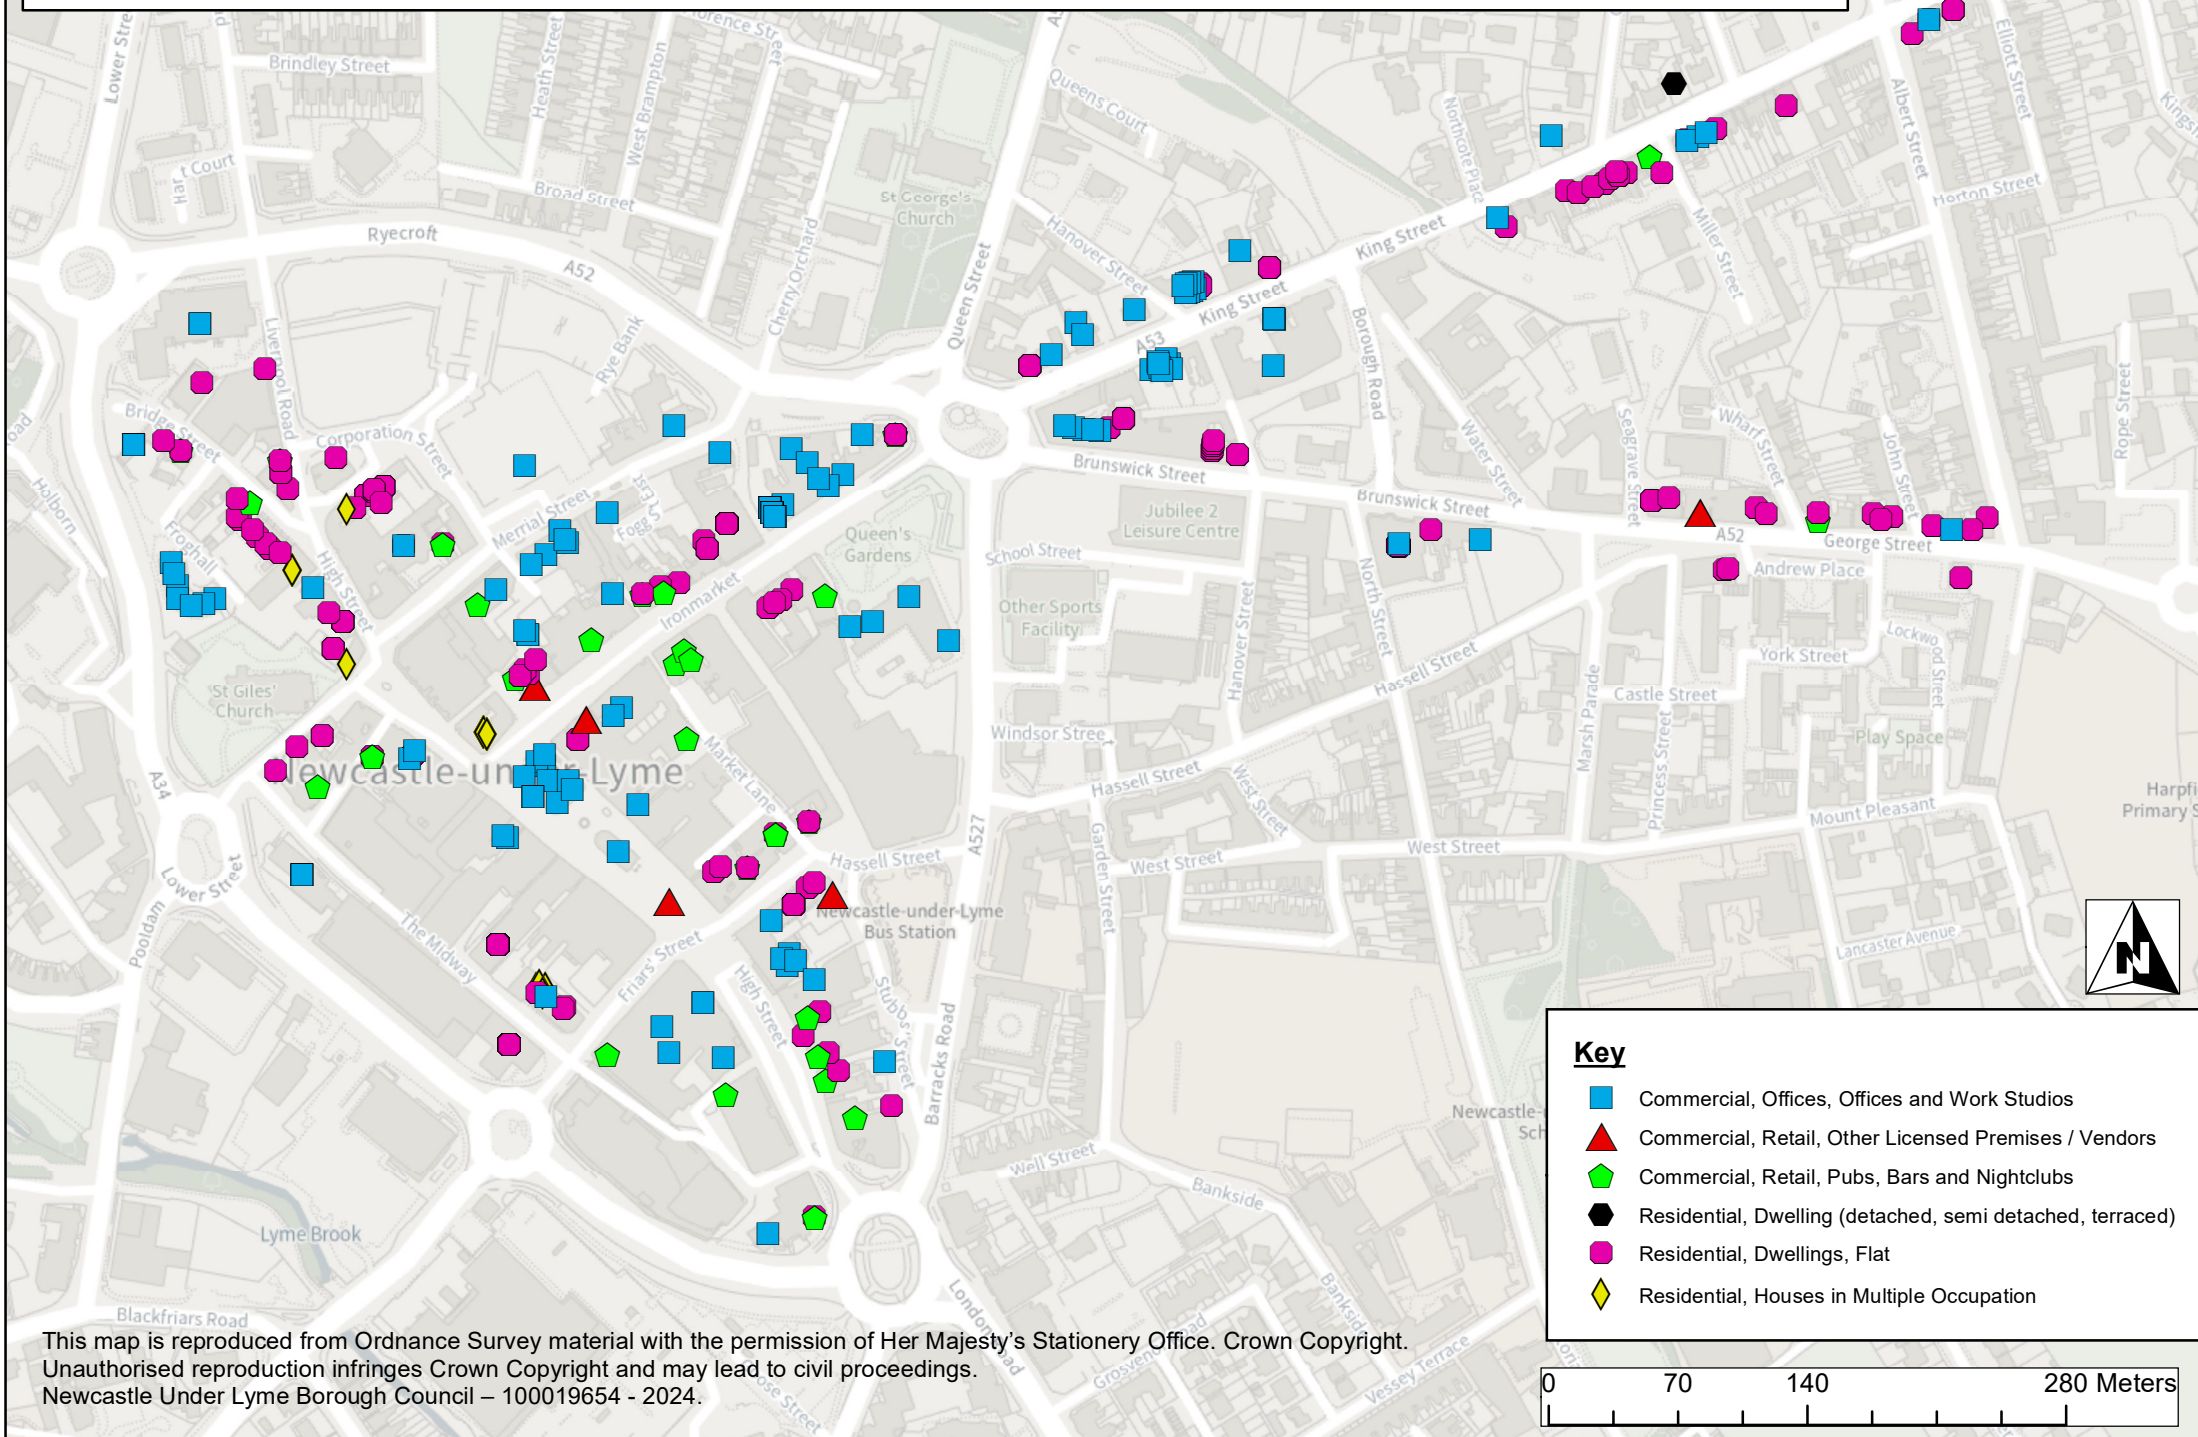

Property Types - Newcastle Town Centre, King Street & Brunswick Street / George Street

This map is reproduced from Ordnance Survey material with the permission of Her Majesty's Stationery Office. Crown Copyright. Unauthorised reproduction infringes Crown Copyright and may lead to civil proceedings. Newcastle Under Lyme Borough Council – 100019654 - 2024.